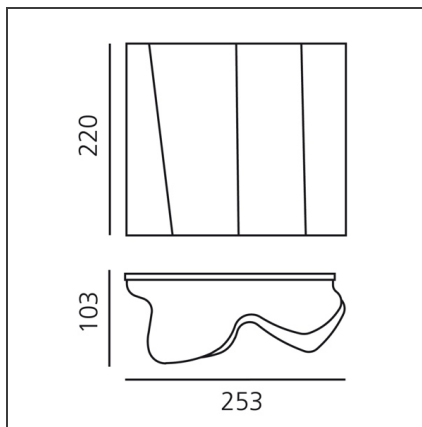

Logico Mini wall

IP20     

Dimmerable: +  -

TECHNICAL DRAWINGS

DESIGN BY

Gerhard Reichert, Michele De Lucchi

FEATURES

Article Code:	0395030A	Material:	Blown glass, steel
Colour:	White	Series:	Design
Installation:	Wall	Area contract:	Hospitality, null, Office, Residential
Environment:	Indoor	Emission:	Diffused And Direct

DIMENSIONS

Length:	cm 25.3
Width:	cm 10.3
Height:	cm 22

NOT INCLUDED SOURCES

Category:	HALO	Color Rendering:	2800K
Number:	1		
Watt:	57W		
Socket:	E27		

ALTERNATIVE SOURCES

Category:	LED
Number:	1
Watt:	8W
Delivered lumens output (lm):	900lm
Type:	2
Socket:	E27
Class:	A

LUMINAIRE

Watt:	57W	Delivered lumens output (lm):	575lm
Voltage:	220V-240V	CCT:	2800K